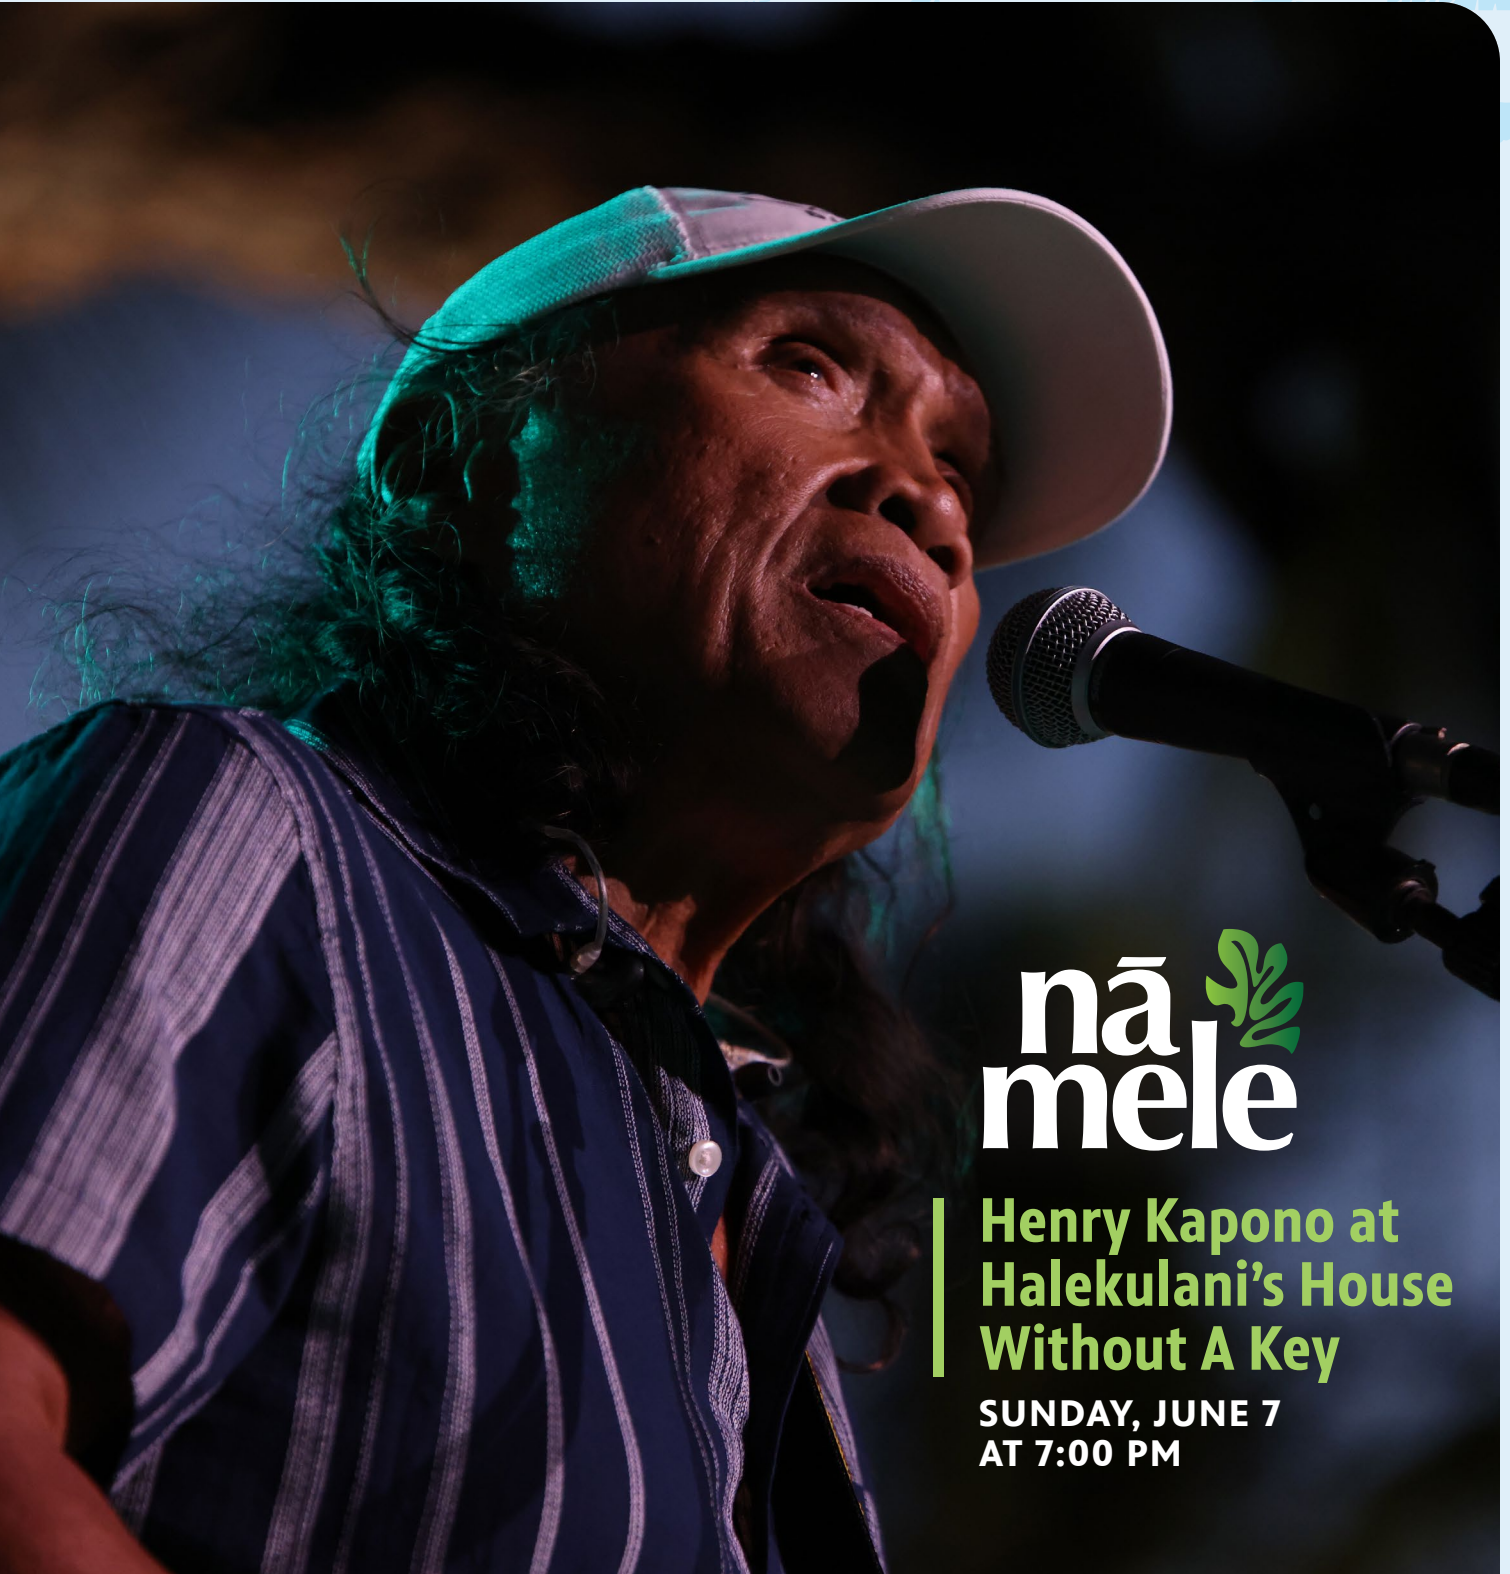

PROGRAM GUIDE | VOLUME 45 | ISSUE 6 | JUNE 2026

PBS HAWAII

nā
mele

Henry Kapono at
Halekulani's House
Without A Key

SUNDAY, JUNE 7
AT 7:00 PM